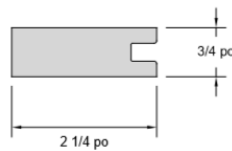

Alpha Profile: